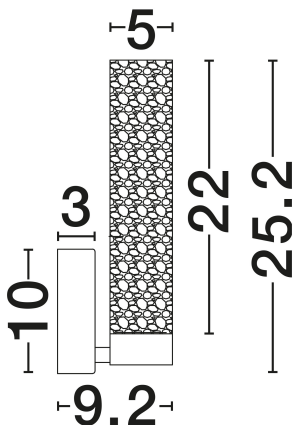

NOVA LUCE

PRODUCT DATASHEET

Version: 001

PRODUCT PHOTOGRAPH

GENERAL INFORMATION

Product Code	9160203
Collection	Indoor
Product Category	Wall
Product Family	Zelon
Mounting Location	Wall
Application Environment	Indoor
Specifications	N/A

DIMENSION & WEIGHT

LxWxH (cm)	D: 10 W: 9.2 H: 25.2
Cut Out (cm)	N/A
Weight (Kgr)	1.2

MATERIAL & COLOR

Product Color	Matt Black & Clear
Body Material	Metal & Glass

TECHNICAL DRAWING

APPLICATION & MOUNTING

Ambient Working Temp.	Max 45°C
Type of Protection	IP20
Dimmable	Yes
Type of Dimming	Triac
Mounting type	Surface
Mounting Depth (cm)	N/A
Led Module Replaceable	No
Light Source	LED

Power (Nominal)	6W
Input voltage (Nominal)	220-240V
Mains Frequency	50/60Hz

PHOTOMETRICAL DATA

Luminous Flux	301lm
Color Temperature	3000K
Light Color (Designation)	Warm White

WARRANTY

Warranty	3 Years
----------	----------------