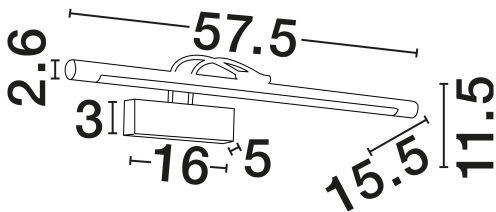

NOVA LUCE

PRODUCT DATASHEET

Version: 001

PRODUCT PHOTOGRAPH

GENERAL INFORMATION

Product Code	9141288
Collection	Indoor
Product Category	Wall
Product Family	Tiffany
Mounting Location	Wall
Application Environment	Indoor
Specifications	N/A

DIMENSION & WEIGHT

LxWxH (cm)	L: 57 W: 20 H: 12.5
Cut Out (cm)	N/A
Weight (Kgr)	1.2

MATERIAL & COLOR

Product Color	Antique Brass
Body Material	Aluminium & Acrylic

TECHNICAL DRAWING

APPLICATION & MOUNTING

Ambient Working Temp.	Max 45°C
Type of Protection	IP20
Dimmable	No
Type of Dimming	N/A
Mounting type	Surface
Mounting Depth (cm)	N/A
Led Module Replaceable	No
Light Source	LED

Power (Nominal)	12 WattW
Input voltage (Nominal)	220-240V
Mains Frequency	50/60Hz

PHOTOMETRICAL DATA

Luminus Flux	720lm
Color Temperature	4000K
Light Color (Designation)	Warm White

WARRANTY

Warranty	3 Years
----------	----------------