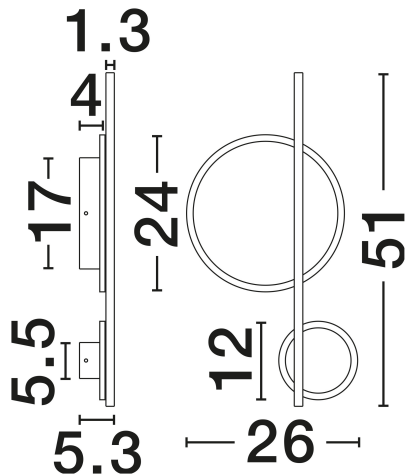

NOVA LUCE

PRODUCT DATASHEET

Version: 001

PRODUCT PHOTOGRAPH

TECHNICAL DRAWING

GENERAL INFORMATION

Product Code	9130642
Collection	Indoor
Product Category	Wall
Product Family	Ottilie
Mounting Location	Wall
Application Environment	Indoor
Specifications	N/A

DIMENSION & WEIGHT

LxWxH (cm)	L: 26 W: 5.3 H: 51
Cut Out (cm)	N/A
Weight (Kgr)	1.25

MATERIAL & COLOR

Product Color	Sandy White & Sandy Black & Satin Gold
Body Material	Steel & Acrylic

APPLICATION & MOUNTING

+30 22620 58 121
+30 22620 56 743

info@novaluce.com
www.novaluce.com

NOVA LUCE

PRODUCT DATASHEET

Version: 001

ELECTRICAL DATA

Power (Nominal)	12W
Input voltage (Nominal)	220-240V
Mains Frequency	50/60Hz

PHOTOMETRICAL DATA

Luminous Flux	720lm
Color Temperature	2700-3000-4000K
Light Color (Designation)	WW - NW

WARRANTY

Warranty	3 Years
----------	----------------

CERTIFICATES

Certificates	CE,UKCA
--------------	----------------