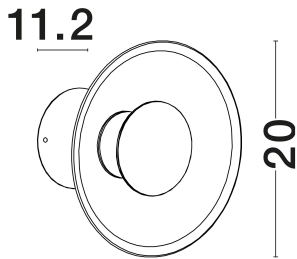

NOVA LUCE

PRODUCT DATASHEET

Version: 001

PRODUCT PHOTOGRAPH

TECHNICAL DRAWING

GENERAL INFORMATION

Product Code	9118528
Collection	Indoor
Product Category	Wall
Product Family	Esil
Mounting Location	Wall
Application Environment	Indoor
Specifications	N/A

DIMENSION & WEIGHT

LxWxH (cm)	D: 20 W: 20 H: 11.2
Cut Out (cm)	N/A
Weight (Kgr)	0.97

MATERIAL & COLOR

Product Color	Brash Gold & Clear
Body Material	Aluminium & Glass

APPLICATION & MOUNTING

Ambient Working Temp.	Max 45°C
Type of Protection	IP20
Dimmable	No
Type of Dimming	N/A
Mounting type	Surface
Mounting Depth (cm)	N/A
Led Module Replaceable	No
Light Source	LED

Power (Nominal)	8W
Input voltage (Nominal)	220-240V
Mains Frequency	50/60Hz

PHOTOMETRICAL DATA

Luminous Flux	536lm
Color Temperature	3000K
Light Color (Designation)	Warm White

WARRANTY

Warranty	3 Years
----------	----------------