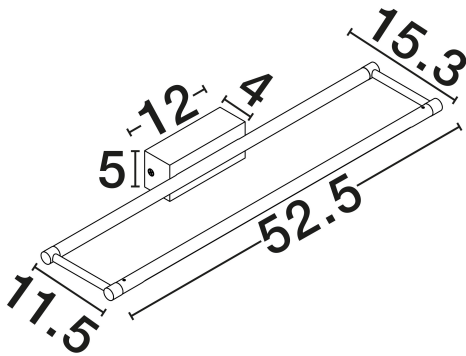

NOVA LUCE

PRODUCT DATASHEET

Version: 001

PRODUCT PHOTOGRAPH

TECHNICAL DRAWING

GENERAL INFORMATION

Product Code	9117313
Collection	Indoor
Product Category	Wall
Product Family	Olas
Mounting Location	Wall
Application Environment	Indoor
Specifications	N/A

DIMENSION & WEIGHT

LxWxH (cm)	L: 52.5 W: 15.3 H: 5
Cut Out (cm)	N/A
Weight (Kgr)	0.95

MATERIAL & COLOR

Product Color	Sandy Black
Body Material	Steel, Aluminium & Pc

APPLICATION & MOUNTING

Ambient Working Temp.	Max 45°C
Type of Protection	IP20
Dimmable	No
Type of Dimming	N/A
Mounting type	Surface
Mounting Depth (cm)	N/A
Led Module Replaceable	No
Light Source	LED