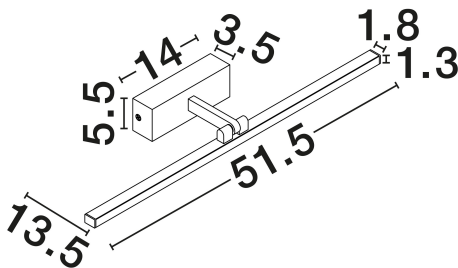

NOVA LUCE

PRODUCT DATASHEET

Version: 001

PRODUCT PHOTOGRAPH

GENERAL INFORMATION

Product Code	9117303
Collection	Indoor
Product Category	Wall
Product Family	Marel
Mounting Location	Ceiling
Application Environment	Indoor
Specifications	N/A

DIMENSION & WEIGHT

LxWxH (cm)	L: 51.5 W: 13.5 H: 5
Cut Out (cm)	N/A
Weight (Kgr)	0.6

MATERIAL & COLOR

Product Color	Sandy White
Body Material	Steel, Aluminium & Acrylic

TECHNICAL DRAWING

APPLICATION & MOUNTING

Ambient Working Temp.	Max 45°C
Type of Protection	IP44
Dimmable	Yes
Type of Dimming	N/A
Mounting type	Surface
Mounting Depth (cm)	N/A
Led Module Replaceable	No
Light Source	LED

NOVA LUCE S.A

Schimatari Viotias
32009, Greece

+30 22620 58 121
+30 22620 56 743

info@novaluce.com
www.novaluce.com