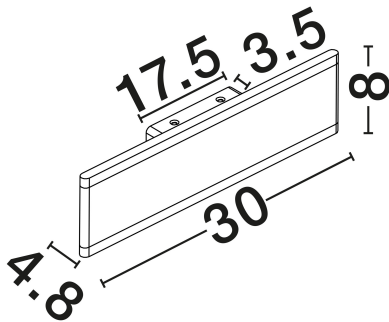

NOVA LUCE

PRODUCT DATASHEET

Version: 001

PRODUCT PHOTOGRAPH

GENERAL INFORMATION

Product Code	9115908
Collection	Indoor
Product Category	Wall
Product Family	Line
Mounting Location	Wall
Application Environment	Indoor
Specifications	N/A

DIMENSION & WEIGHT

LxWxH (cm)	L: 30.4 W: 11.8 H: 11.8
Cut Out (cm)	N/A
Weight (Kgr)	0

MATERIAL & COLOR

Product Color	Sandy White
Body Material	Aluminium & Acrylic

TECHNICAL DRAWING

APPLICATION & MOUNTING

Ambient Working Temp.	Max 45°C
Type of Protection	IP20
Dimmable	No
Type of Dimming	N/A
Mounting type	Surface
Mounting Depth (cm)	N/A
Led Module Replaceable	No
Light Source	LED

Power (Nominal)	2x8 W
Input voltage (Nominal)	220-240V
Mains Frequency	50/60Hz

PHOTOMETRICAL DATA

Luminous Flux	1056lm
Color Temperature	3000K
Light Color (Designation)	Warm White

WARRANTY

Warranty	3 Years
----------	----------------