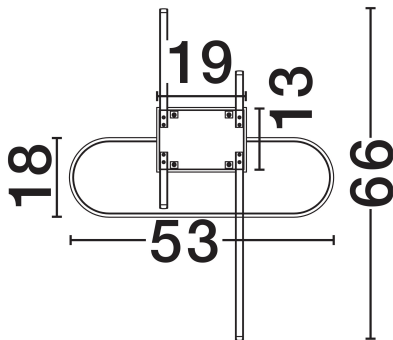

## TECHNICAL DRAWING

## DIMENSION & WEIGHT

LxWxH (cm)	L: 66.5 W: 53 H: 18
Cut Out (cm)	N/A
Weight (Kgr)	1.2