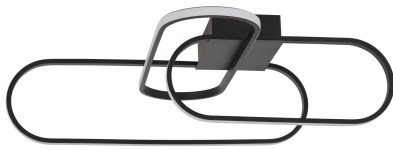

NOVA LUCE

PRODUCT DATASHEET

Version: 001

PRODUCT PHOTOGRAPH