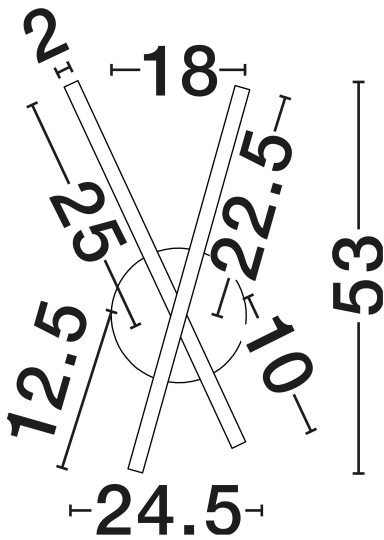

NOVA LUCE

PRODUCT DATASHEET

Version: 001

PRODUCT PHOTOGRAPH

TECHNICAL DRAWING

GENERAL INFORMATION

Product Code	9100202
Collection	Indoor
Product Category	Wall
Product Family	Reslin
Mounting Location	Wall
Application Environment	Indoor
Specifications	N/A

DIMENSION & WEIGHT

LxWxH (cm)	L: 53 W: 24.5 H: 5
Cut Out (cm)	N/A
Weight (Kgr)	0.7

MATERIAL & COLOR

Product Color	Sandy Black
Body Material	Aluminium & Acrylic

APPLICATION & MOUNTING

Ambient Working Temp.	Max 45°C
Type of Protection	IP20
Dimmable	No
Type of Dimming	N/A
Mounting type	Surface
Mounting Depth (cm)	N/A
Led Module Replaceable	No
Light Source	LED

Power (Nominal)	20W
Input voltage (Nominal)	220-240V
Mains Frequency	50/60Hz

PHOTOMETRICAL DATA

Luminous Flux	890lm
Color Temperature	3000K
Light Color (Designation)	Warm White

WARRANTY

Warranty	3 Years
----------	----------------