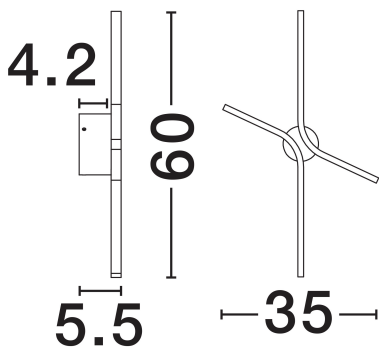

NOVA LUCE

PRODUCT DATASHEET

Version: 001

PRODUCT PHOTOGRAPH

TECHNICAL DRAWING

GENERAL INFORMATION

Product Code	9088118
Collection	Indoor
Product Category	Wall
Product Family	Akro
Mounting Location	Wall
Application Environment	Indoor
Specifications	N/A

DIMENSION & WEIGHT

LxWxH (cm)	L: 60 W: 35 H: 5.5
Cut Out (cm)	N/A
Weight (Kgr)	0.55

MATERIAL & COLOR

Product Color	Matt Black
Body Material	Aluminium

APPLICATION & MOUNTING

Ambient Working Temp.	Max 45°C
Type of Protection	IP20
Dimmable	Yes
Type of Dimming	Triac
Mounting type	Surface
Mounting Depth (cm)	N/A
Led Module Replaceable	No
Light Source	LED

Power (Nominal)	16W
Input voltage (Nominal)	220-240V
Mains Frequency	50/60Hz

PHOTOMETRICAL DATA

Luminous Flux	719lm
Color Temperature	2700-3000-4000K
Light Color (Designation)	WW - NW

WARRANTY

Warranty	3 Years
----------	----------------