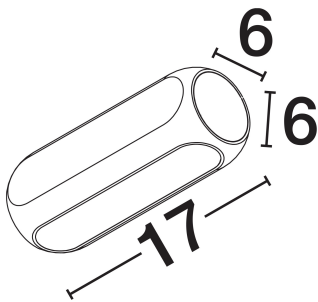

TECHNICAL DRAWING

APPLICATION & MOUNTING

Ambient Working Temp.	Max 45°C
Type of Protection	IP20
Dimmable	Yes
Type of Dimming	Triac
Mounting type	Surface
Mounting Depth (cm)	N/A
Led Module Replaceable	No
Light Source	LED

NOVA LUCE S.A

Schimatari Viotias
32009, Greece

+30 22620 58 121
+30 22620 56 743

info@novaluce.com
www.novaluce.com