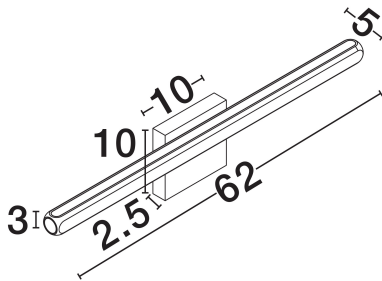

NOVA LUCE

PRODUCT DATASHEET

Version: 001

PRODUCT PHOTOGRAPH

TECHNICAL DRAWING

GENERAL INFORMATION

Product Code	9088110
Collection	Indoor
Product Category	Wall
Product Family	Lios
Mounting Location	Wall
Application Environment	Indoor
Specifications	N/A

DIMENSION & WEIGHT

LxWxH (cm)	L: 62 W: 5 H: 10
Cut Out (cm)	N/A
Weight (Kgr)	0

MATERIAL & COLOR

Product Color	Champagne Gold & Matt Black
Body Material	Aluminium

APPLICATION & MOUNTING

Ambient Working Temp.	Max 45°C
Type of Protection	IP54
Dimmable	No
Type of Dimming	N/A
Mounting type	Surface
Mounting Depth (cm)	N/A
Led Module Replaceable	No
Light Source	LED