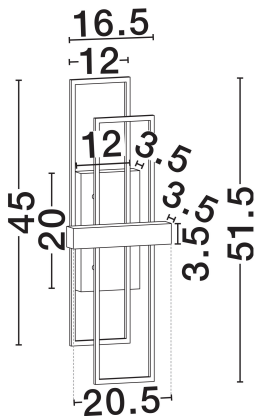

GENERAL INFORMATION

Product Code	9081819
Collection	Indoor
Product Category	Wall
Product Family	Alis
Mounting Location	Wall
Application Environment	Indoor
Specifications	N/A

DIMENSION & WEIGHT

LxWxH (cm)	L: 20.5 W: 9.5 H: 51.5
Cut Out (cm)	N/A
Weight (Kgr)	0.94

MATERIAL & COLOR

Product Color	Sandy Black
Body Material	Aluminium & Steel

APPLICATION & MOUNTING

Ambient Working Temp.	Max 45°C
Type of Protection	IP20
Dimmable	Yes
Type of Dimming	Triac
Mounting type	Surface
Mounting Depth (cm)	N/A
Led Module Replaceable	No
Light Source	LED

NOVA LUCE S.A

Schimatari Viotias
32009, Greece

+30 22620 58 121
+30 22620 56 743

info@novaluce.com
www.novaluce.com