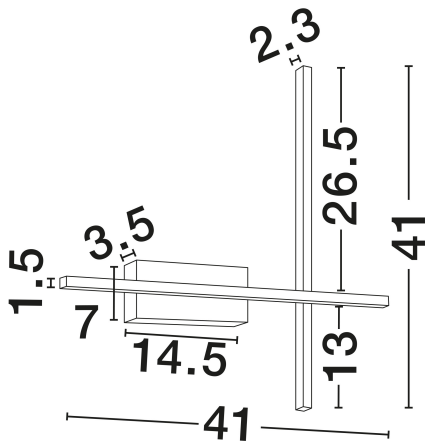

NOVA LUCE

PRODUCT DATASHEET

Version: 001

PRODUCT PHOTOGRAPH

GENERAL INFORMATION

Product Code	9081814
Collection	Indoor
Product Category	Wall
Product Family	Quam
Mounting Location	Wall
Application Environment	Indoor
Specifications	N/A

DIMENSION & WEIGHT

LxWxH (cm)	L: 41 W: 6 H: 41
Cut Out (cm)	N/A
Weight (Kgr)	0.52

MATERIAL & COLOR

Product Color	Sandy Black
Body Material	Aluminium & Acrylic & Steel

TECHNICAL DRAWING

APPLICATION & MOUNTING

Ambient Working Temp.	Max 45°C
Type of Protection	IP20
Dimmable	Yes
Type of Dimming	Triac
Mounting type	Surface
Mounting Depth (cm)	N/A
Led Module Replaceable	No
Light Source	LED

NOVA LUCE S.A

Schimatari Viotias
32009, Greece

+30 22620 58 121
+30 22620 56 743

info@novaluce.com
www.novaluce.com

NOVA LUCE

PRODUCT DATASHEET

Version: 001

ELECTRICAL DATA

Power (Nominal)	14W
Input voltage (Nominal)	220-240V
Mains Frequency	50/60Hz

PHOTOMETRICAL DATA