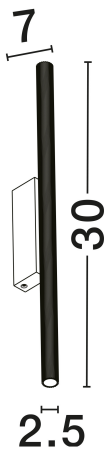

NOVA LUCE

PRODUCT DATASHEET

Version: 001

PRODUCT PHOTOGRAPH

GENERAL INFORMATION

Product Code	9060234
Collection	Indoor
Product Category	Wall
Product Family	Paron
Mounting Location	Wall
Application Environment	Indoor
Specifications	N/A

DIMENSION & WEIGHT

LxWxH (cm)	L: 30 W: 2.5 H: 8
Cut Out (cm)	N/A
Weight (Kgr)	0.37

MATERIAL & COLOR

Product Color	Sandy Black
Body Material	Aluminium

TECHNICAL DRAWING

APPLICATION & MOUNTING

Ambient Working Temp.	Max 45°C
Type of Protection	IP20
Dimmable	No
Type of Dimming	N/A
Mounting type	Surface
Mounting Depth (cm)	N/A
Led Module Replaceable	No
Light Source	LED

Power (Nominal)	11W
Input voltage (Nominal)	220-240V
Mains Frequency	50/60Hz

PHOTOMETRICAL DATA

Luminous Flux	507lm
Color Temperature	3000K
Light Color (Designation)	Warm White

WARRANTY

Warranty	3 Years
----------	----------------