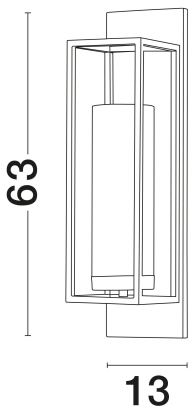

NOVA LUCE

PRODUCT DATASHEET

Version: 001

PRODUCT PHOTOGRAPH

TECHNICAL DRAWING

GENERAL INFORMATION

Product Code	9035974
Collection	Indoor
Product Category	Wall
Product Family	Juliet
Mounting Location	Wall
Application Environment	Indoor
Specifications	N/A

DIMENSION & WEIGHT

LxWxH (cm)	L: 13 W: 14.7 H: 63
Cut Out (cm)	N/A
Weight (Kgr)	2

MATERIAL & COLOR

Product Color	Gold & Opal
Body Material	Metal & Glass

APPLICATION & MOUNTING

Ambient Working Temp.	Max 45°C
Type of Protection	IP20
Dimmable	Yes
Type of Dimming	N/A
Mounting type	Surface
Mounting Depth (cm)	N/A
Led Module Replaceable	Yes
Light Source	E14

Power (Nominal)	1x5W
Input voltage (Nominal)	100-240V
Mains Frequency	50/60Hz

PHOTOMETRICAL DATA

Luminous Flux	N/A
Color Temperature	N/A
Light Color (Designation)	N/A

WARRANTY

Warranty	3 Years
----------	----------------