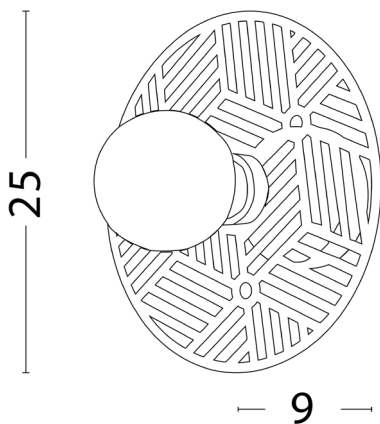

NOVA LUCE

PRODUCT DATASHEET

Version: 001

PRODUCT PHOTOGRAPH

TECHNICAL DRAWING

GENERAL INFORMATION

Product Code	9035972
Collection	Decorative
Product Category	Wall
Product Family	Eres
Mounting Location	Wall
Application Environment	Indoor
Specifications	

DIMENSION & WEIGHT

LxWxH (cm)	D: 25 H: 9
Cut out (cm)	N/A
Weight (Kgr)	0.0

MATERIAL & COLOR

Product Color	Gold
Body Material	Metal

APPLICATION & MOUNTING

Ambient Working Temp.	Max 45 oC
Type of Protection	IP20
Dimmable	Depend On Lamp
Type of Dimming	Depend On Lamp
Mounting type	Surface
Mounting Depth (cm)	N/A
Led Module Replaceable	Yes
Light Source	LED E27

Power (Nominal)	12 W
Input voltage (Nominal)	220-240Vac
Mains Frequency	50/60Hz

PHOTOMETRICAL DATA

Luminous Flux	Depend On Lamp
Color Temperature	Depend On Lamp
Light Color (Designation)	WW - NW

WARRANTY