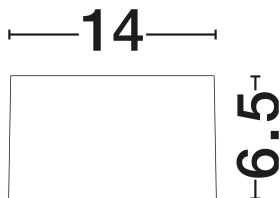

DIMENSION & WEIGHT

LxWxH (cm)	D: 14 H: 6.5
Cut Out (cm)	N/A
Weight (Kgr)	0.45

MATERIAL & COLOR

Product Color	Sandy White
Body Material	Aluminium

TECHNICAL DRAWING

APPLICATION & MOUNTING

Ambient Working Temp.	Max 45°C
Type of Protection	IP20
Dimmable	No
Type of Dimming	N/A
Mounting type	Surface
Mounting Depth (cm)	N/A
Led Module Replaceable	No
Light Source	LED

Power (Nominal)	16W
Input voltage (Nominal)	220-240V
Mains Frequency	50/60Hz

PHOTOMETRICAL DATA

Luminous Flux	976lm
Color Temperature	3000K
Light Color (Designation)	Warm White

WARRANTY

Warranty	3 Years
----------	----------------