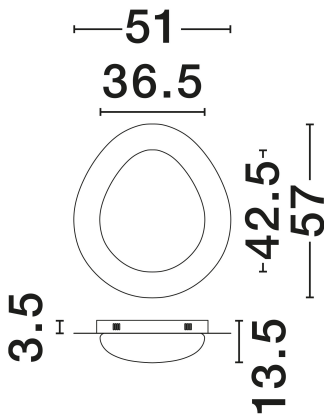

NOVA LUCE

PRODUCT DATASHEET

Version: 001

PRODUCT PHOTOGRAPH

TECHNICAL DRAWING

GENERAL INFORMATION

Product Code	9030647
Collection	Indoor
Product Category	Ceiling
Product Family	Nimbus
Mounting Location	Ceiling
Application Environment	Indoor
Specifications	N/A

DIMENSION & WEIGHT

LxWxH (cm)	D: 57 W: 51 H: 13.5
Cut Out (cm)	N/A
Weight (Kgr)	2

MATERIAL & COLOR

Product Color	Wood Finishing
Body Material	Aluminium & Acrylic & Steel

APPLICATION & MOUNTING

Ambient Working Temp.	Max 45°C
Type of Protection	IP20
Dimmable	Yes
Type of Dimming	Triac
Mounting type	Surface
Mounting Depth (cm)	N/A
Led Module Replaceable	No
Light Source	LED

Power (Nominal)	29W
Input voltage (Nominal)	220-240V
Mains Frequency	50/60Hz

PHOTOMETRICAL DATA

Luminous Flux	2383lm
Color Temperature	3000K
Light Color (Designation)	Warm White

WARRANTY

Warranty	3 Years
----------	----------------