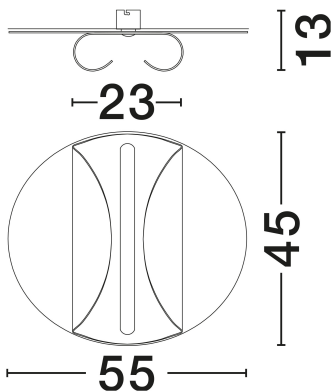

TECHNICAL DRAWING

APPLICATION & MOUNTING

Ambient Working Temp.	Max 45°C
Type of Protection	IP20
Dimmable	Yes
Type of Dimming	Triac
Mounting type	Surface
Mounting Depth (cm)	N/A
Led Module Replaceable	No
Light Source	LED

NOVA LUCE S.A

Schimatari Viotias
32009, Greece

+30 22620 58 121
+30 22620 56 743

info@novaluce.com
www.novaluce.com