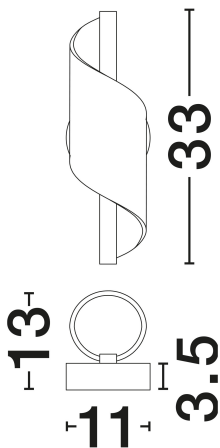

NOVA LUCE

PRODUCT DATASHEET

Version: 001

PRODUCT PHOTOGRAPH

TECHNICAL DRAWING

GENERAL INFORMATION

Product Code	9030634
Collection	Indoor
Product Category	Wall
Product Family	Valentin
Mounting Location	Wall
Application Environment	Indoor
Specifications	N/A

DIMENSION & WEIGHT

LxWxH (cm)	L: 11 W: 13 H: 33
Cut Out (cm)	N/A
Weight (Kgr)	0.58

MATERIAL & COLOR

Product Color	Brass Gold
Body Material	Aluminium &Acrylic

APPLICATION & MOUNTING

Ambient Working Temp.	Max 45°C
Type of Protection	IP20
Dimmable	No
Type of Dimming	N/A
Mounting type	Surface
Mounting Depth (cm)	N/A
Led Module Replaceable	No
Light Source	LED

Power (Nominal)	9W
Input voltage (Nominal)	220-240V
Mains Frequency	50/60Hz

PHOTOMETRICAL DATA

Luminous Flux	668lm
Color Temperature	3000K
Light Color (Designation)	Warm White

WARRANTY

Warranty	3 Years
----------	----------------