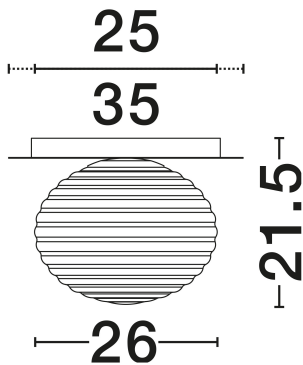

NOVA LUCE

PRODUCT DATASHEET

Version: 001

PRODUCT PHOTOGRAPH

GENERAL INFORMATION

Product Code	9028846
Collection	Indoor
Product Category	Wall
Product Family	Allen
Mounting Location	Wall
Application Environment	Indoor
Specifications	N/A

DIMENSION & WEIGHT

LxWxH (cm)	D: 26 H: 21.5
Cut Out (cm)	N/A
Weight (Kgr)	1.8

MATERIAL & COLOR

Product Color	Milky White Structured & Matt Gold
Body Material	Glass & Metal

TECHNICAL DRAWING

APPLICATION & MOUNTING

+30 22620 58 121
+30 22620 56 743

info@novaluce.com
www.novaluce.com

NOVA LUCE

PRODUCT DATASHEET

Version: 001

ELECTRICAL DATA

Power (Nominal)	1x12W
Input voltage (Nominal)	100-240V
Mains Frequency	50/60Hz

PHOTOMETRICAL DATA