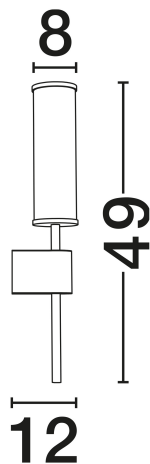

NOVA LUCE

PRODUCT DATASHEET

Version: 001

PRODUCT PHOTOGRAPH

TECHNICAL DRAWING

GENERAL INFORMATION

Product Code	9019820
Collection	Indoor
Product Category	Wall
Product Family	Nolia
Mounting Location	Wall
Application Environment	Indoor
Specifications	N/A

DIMENSION & WEIGHT

LxWxH (cm)	D: 8 W: 12.2 H: 49
Cut Out (cm)	N/A
Weight (Kgr)	0

MATERIAL & COLOR

Product Color	Brass Gold
Body Material	Steel, Aluminium & Imitated Alabaster

APPLICATION & MOUNTING

Ambient Working Temp.	Max 45°C
Type of Protection	IP20
Dimmable	No
Type of Dimming	N/A
Mounting type	Surface
Mounting Depth (cm)	N/A
Led Module Replaceable	No
Light Source	LED

Power (Nominal)	12W
Input voltage (Nominal)	220-240V
Mains Frequency	50/60Hz

PHOTOMETRICAL DATA

Luminous Flux	675lm
Color Temperature	3000K
Light Color (Designation)	Warm White

WARRANTY

Warranty	3 Years
----------	----------------