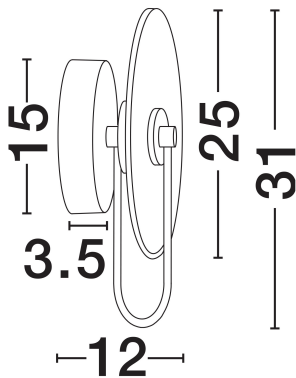

TECHNICAL DRAWING

APPLICATION & MOUNTING

Ambient Working Temp.	Max 45°C
Type of Protection	IP20
Dimmable	No
Type of Dimming	N/A
Mounting type	Surface
Mounting Depth (cm)	N/A
Led Module Replaceable	No
Light Source	LED

NOVA LUCE S.A

Schimatari Viotias
32009, Greece

+30 22620 58 121
+30 22620 56 743

info@novaluce.com
www.novaluce.com