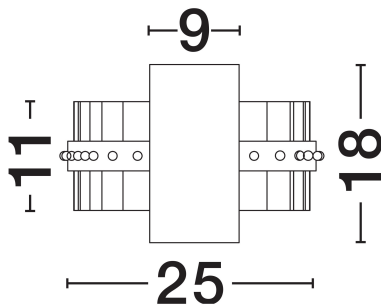

NOVA LUCE

PRODUCT DATASHEET

Version: 001

PRODUCT PHOTOGRAPH

GENERAL INFORMATION

Product Code	9019737
Collection	Indoor
Product Category	Wall
Product Family	????
Mounting Location	Wall
Application Environment	Indoor
Specifications	N/A

DIMENSION & WEIGHT

LxWxH (cm)	D: 25 H: 18
Cut Out (cm)	N/A
Weight (Kgr)	2.3

MATERIAL & COLOR

Product Color	Platinum Gold
Body Material	Stainless Steel & Glass

TECHNICAL DRAWING

APPLICATION & MOUNTING

Ambient Working Temp.	Max 45°C
Type of Protection	IP20
Dimmable	No
Type of Dimming	N/A
Mounting type	Surface
Mounting Depth (cm)	N/A
Led Module Replaceable	No
Light Source	LED