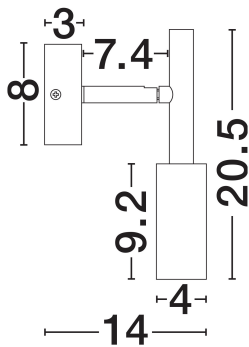

NOVA LUCE

PRODUCT DATASHEET

Version: 001

PRODUCT PHOTOGRAPH

TECHNICAL DRAWING

GENERAL INFORMATION

Product Code	9010232
Collection	Indoor
Product Category	Wall
Product Family	Joy
Mounting Location	Wall
Application Environment	Indoor
Specifications	N/A

DIMENSION & WEIGHT

LxWxH (cm)	D: 8 W: 14 H: 20.5
Cut Out (cm)	N/A
Weight (Kgr)	0.39

MATERIAL & COLOR

Product Color	Sandy Black
Body Material	Aluminium

APPLICATION & MOUNTING

Ambient Working Temp.	Max 45°C
Type of Protection	IP20
Dimmable	No
Type of Dimming	N/A
Mounting type	Surface
Mounting Depth (cm)	N/A
Led Module Replaceable	No
Light Source	LED

Power (Nominal)	7W
Input voltage (Nominal)	220-240V
Mains Frequency	50/60Hz

PHOTOMETRICAL DATA

Luminous Flux	667lm
Color Temperature	3000K
Light Color (Designation)	Warm White

WARRANTY

Warranty	3 Years
----------	----------------