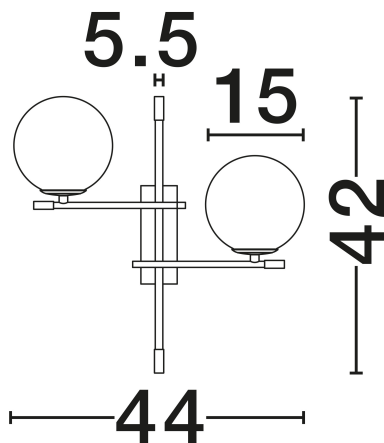

NOVA LUCE

PRODUCT DATASHEET

Version: 001

PRODUCT PHOTOGRAPH

TECHNICAL DRAWING

GENERAL INFORMATION

| | |
|-------------------------|---------|
| Product Code | 9009297 |
| Collection | Indoor |
| Product Category | Wall |
| Product Family | Git |
| Mounting Location | Wall |
| Application Environment | Indoor |
| Specifications | N/A |

DIMENSION & WEIGHT

| | |
|--------------|-----------------------|
| LxWxH (cm) | L: 44 W: 17.3 H: 42.2 |
| Cut Out (cm) | N/A |
| Weight (Kgr) | 1.52 |

MATERIAL & COLOR

| | |
|---------------|------------------------|
| Product Color | Opal & Gold, Matt Blck |
| Body Material | Glass & Metal |

| | |
|-------------------------|-----------------|
| Power (Nominal) | 2x5W |
| Input voltage (Nominal) | 100-240V |
| Mains Frequency | 50/60Hz |

PHOTOMETRICAL DATA

| | |
|---------------------------|------------|
| Luminous Flux | N/A |
| Color Temperature | N/A |
| Light Color (Designation) | N/A |