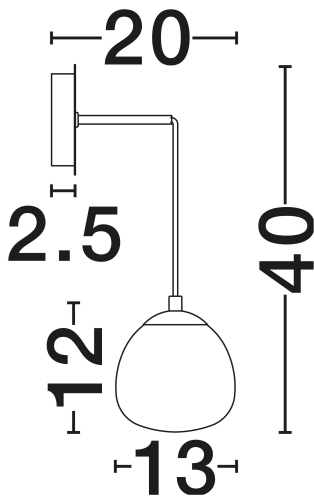

TECHNICAL DRAWING

GENERAL INFORMATION

Product Code	9009262
Collection	Indoor
Product Category	Wall
Product Family	The Egg
Mounting Location	Wall
Application Environment	Indoor
Specifications	N/A

DIMENSION & WEIGHT

LxWxH (cm)	D: 13 W: 20 H: 40
Cut Out (cm)	N/A
Weight (Kgr)	0.75

MATERIAL & COLOR

Product Color	Glossy Opal & Gold, Matt Blck
Body Material	Glass & Metal

APPLICATION & MOUNTING

Ambient Working Temp.	Max 45°C
Type of Protection	IP20
Dimmable	Yes
Type of Dimming	N/A
Mounting type	Surface
Mounting Depth (cm)	N/A
Led Module Replaceable	Yes
Light Source	G9

NOVA LUCE S.A

Schimatari Viotias
32009, Greece

+30 22620 58 121
+30 22620 56 743

info@novaluce.com
www.novaluce.com