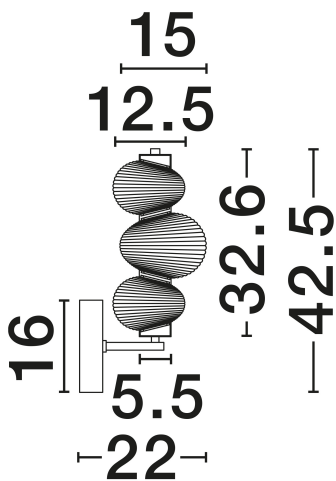

TECHNICAL DRAWING

GENERAL INFORMATION

Product Code	9009188
Collection	Indoor
Product Category	Wall
Product Family	Leda
Mounting Location	Wall
Application Environment	Indoor
Specifications	N/A

DIMENSION & WEIGHT

LxWxH (cm)	D: 16 W: 22 H: 42.5
Cut Out (cm)	N/A
Weight (Kgr)	0.86

MATERIAL & COLOR

Product Color	Gradient Amber & Glossy Light Gold
Body Material	Glass & Metal

APPLICATION & MOUNTING

Ambient Working Temp.	Max 45°C
Type of Protection	IP20
Dimmable	Yes
Type of Dimming	Triac
Mounting type	Surface
Mounting Depth (cm)	N/A
Led Module Replaceable	No
Light Source	LED

NOVA LUCE S.A

Schimatari Viotias
32009, Greece

+30 22620 58 121
+30 22620 56 743

info@novaluce.com
www.novaluce.com