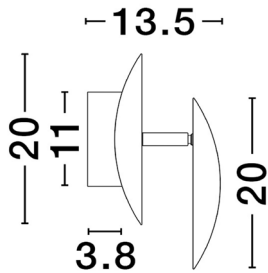

## PRODUCT PHOTOGRAPH

## TECHNICAL DRAWING

## DIMENSION & WEIGHT

LxWxH (cm)	D:20 W:13.5 H:20
Cut out (cm)	N/A
Weight (Kgr)	0.7

### PHOTOMETRICAL DATA

Luminous Flux	<b>420 lm</b>
Color Temperature	<b>3000K</b>
Light Color (Designation)	<b>Warm White</b>