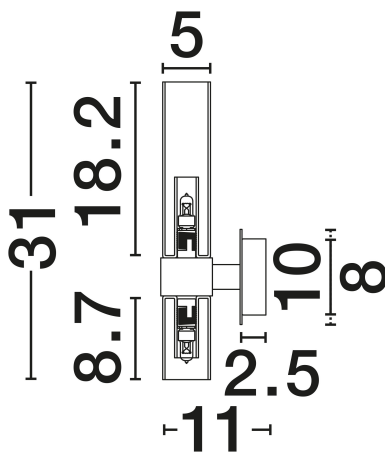

NOVA LUCE

PRODUCT DATASHEET

Version: 001

PRODUCT PHOTOGRAPH

GENERAL INFORMATION

Product Code	9006054
Collection	Indoor
Product Category	Wall
Product Family	Century
Mounting Location	Wall
Application Environment	Indoor
Specifications	N/A

DIMENSION & WEIGHT

LxWxH (cm)	D: 10 W: 11 H: 31
Cut Out (cm)	N/A
Weight (Kgr)	1

MATERIAL & COLOR

Product Color	Matt Black & Clear, Frost
Body Material	Metal & Glass

TECHNICAL DRAWING

APPLICATION & MOUNTING

Ambient Working Temp.	Max 45°C
Type of Protection	IP20
Dimmable	N/A
Type of Dimming	N/A
Mounting type	Surface
Mounting Depth (cm)	N/A
Led Module Replaceable	Yes
Light Source	G9

NOVA LUCE S.A

Schimatari Viotias
32009, Greece

+30 22620 58 121
+30 22620 56 743

info@novaluce.com
www.novaluce.com