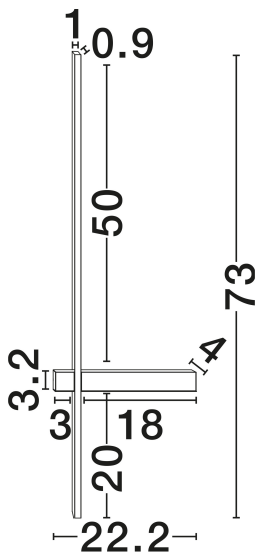

## PRODUCT PHOTOGRAPH

## TECHNICAL DRAWING

## DIMENSION & WEIGHT

LxWxH (cm)	L: 22.2 W: 4 H: 73
Cut Out (cm)	N/A
Weight (Kgr)	0.4

### PHOTOMETRICAL DATA

Luminous Flux	<b>374lm</b>
Color Temperature	<b>2700-3000-4000K</b>
Light Color (Designation)	<b>WW - NW</b>