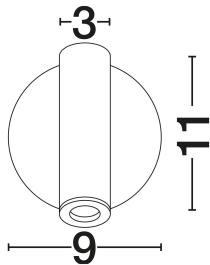

TECHNICAL DRAWING

GENERAL INFORMATION

Product Code	8140521
Collection	Indoor
Product Category	Wall
Product Family	Laredo
Mounting Location	Wall
Application Environment	Indoor
Specifications	N/A

DIMENSION & WEIGHT

LxWxH (cm)	L: 11 W: 9 H: 11
Cut Out (cm)	N/A
Weight (Kgr)	0.38

MATERIAL & COLOR

Product Color	White
Body Material	Aluminium

APPLICATION & MOUNTING

Ambient Working Temp.	Max 45°C
Type of Protection	IP20
Dimmable	No
Type of Dimming	N/A
Mounting type	Surface
Mounting Depth (cm)	N/A
Led Module Replaceable	No
Light Source	LED

NOVA LUCE S.A

Schimatari Viotias
32009, Greece

+30 22620 58 121
+30 22620 56 743

info@novaluce.com
www.novaluce.com