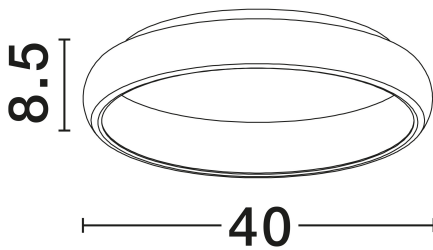

NOVA LUCE

PRODUCT DATASHEET

Version: 001

PRODUCT PHOTOGRAPH

GENERAL INFORMATION

Product Code	8105605
Collection	Indoor
Product Category	Ceiling
Product Family	Albi
Mounting Location	Ceiling
Application Environment	Indoor
Specifications	N/A

DIMENSION & WEIGHT

LxWxH (cm)	D: 41 H: 8.5
Cut Out (cm)	N/A
Weight (Kgr)	2.1

MATERIAL & COLOR

Product Color	Sandy White
Body Material	Aluminium & Acrylic

TECHNICAL DRAWING

APPLICATION & MOUNTING

Ambient Working Temp.	Max 45°C
Type of Protection	IP20
Dimmable	No
Type of Dimming	N/A
Mounting type	Surface
Mounting Depth (cm)	N/A
Led Module Replaceable	No
Light Source	LED

Power (Nominal)	32W
Input voltage (Nominal)	220-240V
Mains Frequency	50/60Hz

PHOTOMETRICAL DATA

Luminous Flux	1952lm
Color Temperature	3000K
Light Color (Designation)	Warm White

WARRANTY

Warranty	3 Years
----------	----------------