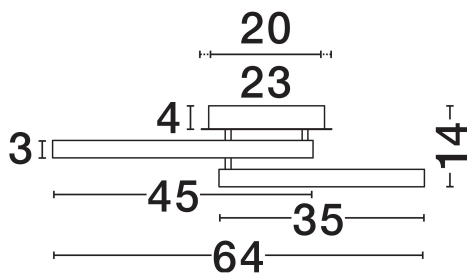

DIMENSION & WEIGHT

LxWxH (cm)	L: 63.5 W: 45 H: 14
Cut Out (cm)	N/A
Weight (Kgr)	1.8

MATERIAL & COLOR

Product Color	Gold Leaf
Body Material	Aluminium & Acrylic

TECHNICAL DRAWING

APPLICATION & MOUNTING

Ambient Working Temp.	Max 45°C
Type of Protection	IP20
Dimmable	No
Type of Dimming	N/A
Mounting type	Surface
Mounting Depth (cm)	N/A
Led Module Replaceable	No
Light Source	LED

Power (Nominal)	44W
Input voltage (Nominal)	220-240V
Mains Frequency	50/60Hz

PHOTOMETRICAL DATA

Luminous Flux	2650lm
Color Temperature	3000K
Light Color (Designation)	Warm White

WARRANTY

Warranty	3 Years
----------	----------------