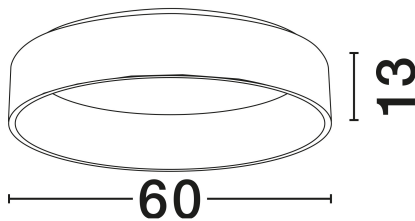

TECHNICAL DRAWING

NOVA LUCE S.A

Schimatari Viotias
32009, Greece

+30 22620 58 121
+30 22620 56 743

info@novaluce.com
www.novaluce.com