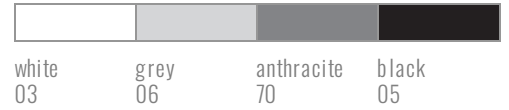

Dimming: on-off, DALI, CASAMBI

Optical data:

Lenses available: 36°, 58°

Lighting data:

Colour rendering index: CRI>90

C1 - inside colour
C2 - outside colour

E- electronic
O- on-off
D- DALI
C- CASAMBI

L- beam angle
36 - 36°
58 - 58°