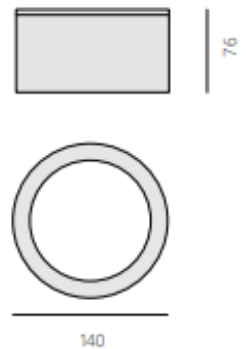

NRF

general data:

luminaire body: aluminum
mounting type: surface mounted
ingress protection IP: 65
operating temperature range : from -25° to +40°
lifetime L80B10 : 50 000h
impact resistance IK: 06

electrical data:

nominal voltage: 220-240V AC
nominal frequency: 50-60Hz
luminaire nominal power: 8W, 15W
protection class : I
connection: through connector
wiring: through
dimming: ON-OFF
power supply: integrated

optical data:

optical system: opal diffuser
material: glass
light emission: direct
light distribution: symmetrical

lighting data:

light source: LED
colour rendering index: CRI>80
tolerance of luminous flux: +/-10%

NRF outdoor luminaire mounted directly to the ceiling. Ingress protection IP65. It enables lighting of external communication routes, facades of buildings, balconies or tunnels