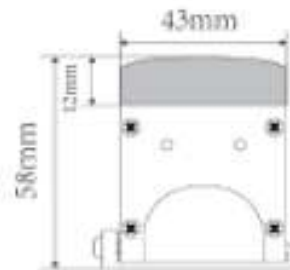

AURORA

MODEL
WN-LNWW-36(AU)

POWER
30W

LED CHIP
CREE / OSRAM

INPUT VOLTAGE
DC 24V

LIGHT EFFICIENCY
60lm/W @3000K
20lm/W @RGBW

IK
08

IP RATING
65

Color Temperature :

1000mm

Controls :

ON/OFF DALI 0-10V PWM DMX/RDM