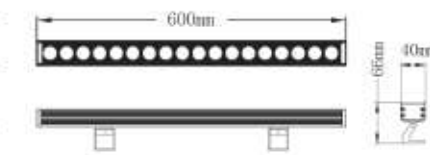

(WITH VISOR)

**MODEL**  
WN-LNWW-24(AK47)

**POWER**  
24W

**LED CHIP**  
CREE / OSRAM

**INPUT VOLTAGE**  
DC 24V

**LIGHT EFFICIENCY**  
90lm/W @3000K  
35lm/W @RGBW

**IK**  
08

**IP RATING**  
66