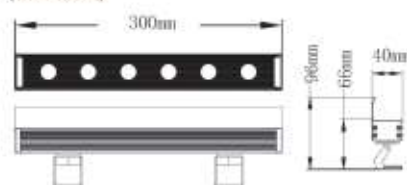

(WITH VISOR)

MODEL
WN-LNWW-24/36(AK47)

POWER
24/36W

LED CHIP
CREE / OSRAM

INPUT VOLTAGE
DC 24V

LIGHT EFFICIENCY
90lm/W @3000K
35lm/W @RGBW

IK
08

IP RATING
66