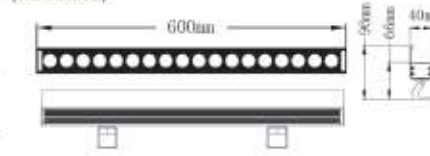

## Optional :

Color Temperature :

Beam Angle:

6° / 10° / 15° / 25° / 30° / 45° / 60° / 75° / 10x40° / 15x30° / 15x40° / 15x60°

Body colors can be customized according to requirements

Lens: