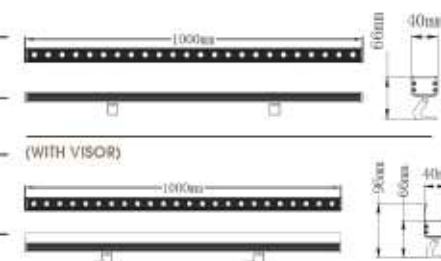

(WITH VISOR)

**MODEL**  
WN-LNWW-24/36(AK47)

**POWER**  
24/36W

**LED CHIP**  
CREE / OSRAM

**INPUT VOLTAGE**  
DC 24V

**LIGHT EFFICIENCY**  
90lm/W @3000K  
35lm/W @RGBW

**IK**  
08

**IP RATING**  
66