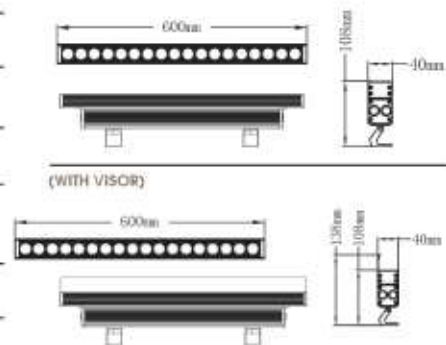

## Optional :

Color Temperature :

Beam Angle:

6° / 10° / 15° / 25° / 30° / 45° / 60° / 75° / 10x40° / 15x30° / 15x40° / 15x60°

Body colors can be customized according to requirements

Lens: