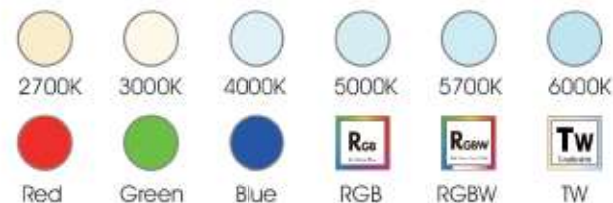

## Optional :

Color Temperature :

Beam Angle:

6° / 10° / 15° / 25° / 30° / 45° / 60° / 75° / 10x40° / 15x30° / 15x40° / 15x60°

Body colors can be customized according to requirements

Lens: