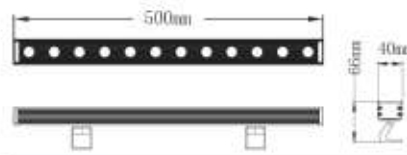

(WITH VISOR)

**MODEL**  
WN-LNWW-18(AK47)

**POWER**  
18W

**LED CHIP**  
CREE / OSRAM

**INPUT VOLTAGE**  
DC 24V

**LIGHT EFFICIENCY**  
90lm/W @3000K  
35lm/W @RGBW

**IK**  
08

**IP RATING**  
66