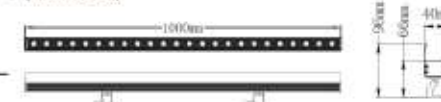

(WITH VISOR)

MODEL
WN-LNWW-18(AK47)

POWER
18W

LED CHIP
CREE / OSRAM

INPUT VOLTAGE
DC 24V

LIGHT EFFICIENCY
90lm/W @3000K
35lm/W @RGBW

IK
08

IP RATING
66