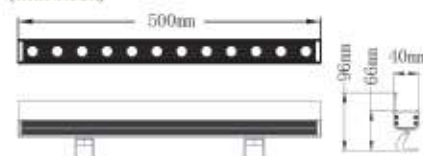

(WITH VISOR)

MODEL
WN-LNWW-24(AK47)

POWER
24W

LED CHIP
CREE / OSRAM

INPUT VOLTAGE
DC 24V

LIGHT EFFICIENCY
90lm/W @3000K
35lm/W @RGBW

IK
08

IP RATING
66