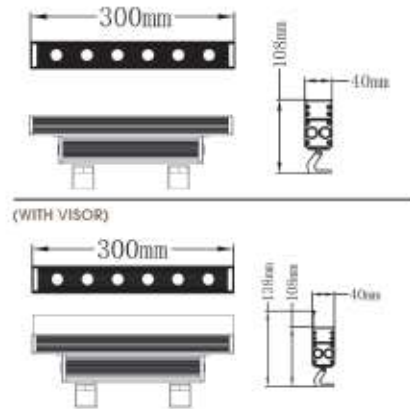

AK47 AC

MODEL
WN-LNWW-12(AK47)

POWER
12W

LED CHIP
CREE / OSRAM

INPUT VOLTAGE
AC 100-277V

LIGHT EFFICIENCY
90lm/W @3000K
35lm/W @RGBW

IK
08

IP RATING
66

MODEL
WN-LNWW-24/36(AK47)

POWER
36W

LED CHIP
CREE / OSRAM

INPUT VOLTAGE
AC 100-277V

LIGHT EFFICIENCY
90lm/W @3000K
35lm/W @RGBW

IK
08

IP RATING
66

MODEL
WN-LNWW-18(AK47)

POWER
18W

LED CHIP
CREE / OSRAM

INPUT VOLTAGE
AC 100-277V

LIGHT EFFICIENCY
90lm/W @3000K
35lm/W @RGBW

IK
08

IP RATING
66

MODEL
WN-LNWW-24(AK47)

POWER
24W

LED CHIP
CREE / OSRAM

INPUT VOLTAGE
AC 100-277V

LIGHT EFFICIENCY
90lm/W @3000K
35lm/W @RGBW

IK
08

IP RATING
66

Optional :

Color Temperature :

Beam Angle:

6° / 10° / 15° / 25° / 30° / 45° / 60° / 75° / 10x40° / 15x30° / 15x40° / 15x60°

Body colors can be customized according to requirements

Lens: