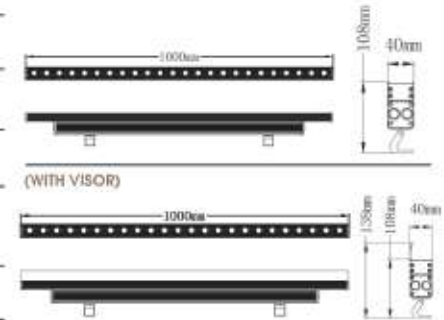

MODEL
WN-LNWW-24/36(AK47)

POWER
36W

LED CHIP
CREE / OSRAM

INPUT VOLTAGE
AC 100-277V

LIGHT EFFICIENCY
90lm/W @3000K
35lm/W @RGBW

IK
08

IP RATING
66

MODEL
WN-LNWW-18(AK47)

POWER
18W

LED CHIP
CREE / OSRAM

INPUT VOLTAGE
AC 100-277V

LIGHT EFFICIENCY
90lm/W @3000K
35lm/W @RGBW

IK
08

IP RATING
66