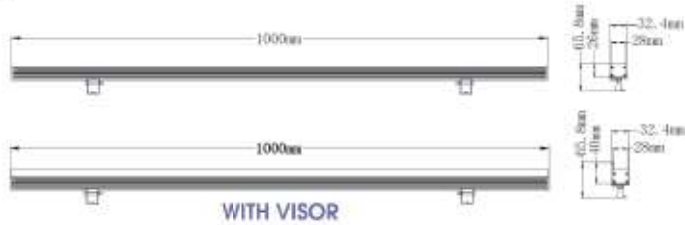

# AK06

**MODEL**  
WN-LNWW-18(AK06)

**POWER**  
18W

**INPUT VOLTAGE**  
DC 24V

**LIGHT EFFICIENCY**  
90lm/W @3000K  
35lm/W @RGBW

**IK**  
08

**IP RATING**  
66

**MODEL**  
WN-LNWW-18(AK06)

**POWER**  
18W

**INPUT VOLTAGE**  
DC 24V

**LIGHT EFFICIENCY**  
90lm/W @3000K  
35lm/W @RGBW

**IK**  
08

**IP RATING**  
66

## Optional :

Color Temperature :

Beam Angle : 30° / 60° / 10X60°

Body colors can be customized according to requirements

Controls :

ON/OFF DALI 0-10V PWM **Dtw**

DMX/RDM Remote Bluetooth