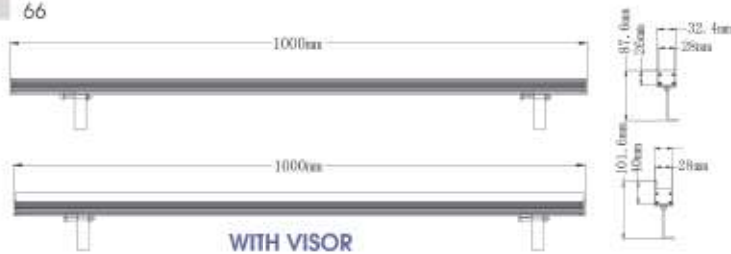

# AK06

**MODEL**  
WN-LNWW-18(AK06)

**POWER**  
18W

**INPUT VOLTAGE**  
DC 24V

**LIGHT EFFICIENCY**  
90lm/W @3000K  
35lm/W @RGBW

**IK**  
08

**IP RATING**  
66

**MODEL**  
WN-LNWW-18(AK06)

**POWER**  
18W

**INPUT VOLTAGE**  
DC 24V

**LIGHT EFFICIENCY**  
90lm/W @3000K  
35lm/W @RGBW

**IK**  
08

**IP RATING**  
66

## Optional :

Color Temperature :

Beam Angle : 30° / 60° / 10X60°

Body colors can be customized according to requirements

Controls :

ON/OFF DALI 0-10V PWM **Dtw**

DMX/RDM Remote Bluetooth