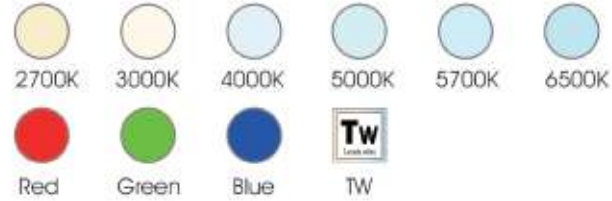

## Optional :

Color Temperature :

Beam Angle : 30° / 60° / 10X60°

Body colors can be customized according to requirements

Controls :

ON/OFF DALI 0-10V PWM **Dtw**

DMX/RDM Remote Bluetooth