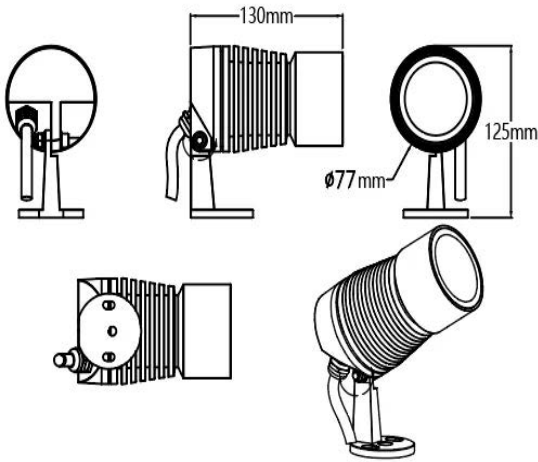

## TECHNICAL DETAILS

Model No : WN-SP-DE-43120

Power:5W

Ra: >80Ra

Beam Angel: 5°, 10°, 13°, 15°, 20°, 24°, 30°, 38°, 55°, 85°

LED Chip: CREE

Input Voltage : DC24V/AC220V

CCT: 2700K /3000K/4000K/5700K/RGB/RGBW

## Optional :

Color Temperature :

Beam angle AC:13°/24°/38°/55°

DC: 5°/10°/15°/25°/30°/40°/60°

Controls :

ON/OFF DALI 0-10V PWM  D<sub>w</sub>

DMX/RDM Remote  Bluetooth

Body colors can be customized according to requirements

### TECHNICAL DETAILS

Model No: WN-SP-DE-53156  
 Power:9W  
 Ra: >80Ra  
 Beam Angel: 5°, 10°, 13°, 15°, 20°, 24°, 30°, 38°, 55°, 85°  
 LED Chip: CREE  
 Input Voltage : DC24V/AC220V  
 CCT: 2700K /3000K/4000K/5700K/RGB/RGBW  
 Control way: ON/OFF;DMX512  
 Material: 6063 Aluminum  
 Working temp: -25°~+45°  
 IP Rating: IP66  
 Life Time: 50000h