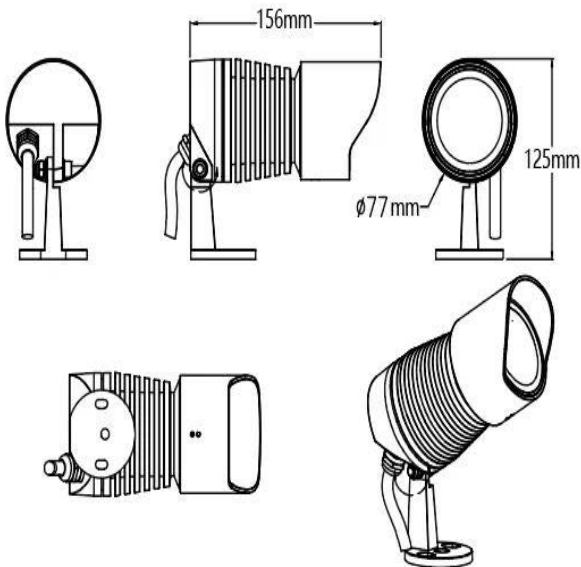

## TECHNICAL DETAILS

Model No : WN-SP-DE-43120

Power:5W

Ra: >80Ra

Beam Angel: 5°, 10°, 13°, 15°, 20°, 24°, 30°, 38°, 55°, 85°

LED Chip: CREE

Input Voltage : DC24V/AC220V

CCT: 2700K /3000K/4000K/5700K/RGB/RGBW

## Optional :

Color Temperature :

Beam angle AC:13°/24°/38°/55°

DC: 5°/10°/15°/25°/30°/40°/60°

Controls :

ON/OFF DALI 0-10V PWM  D<sub>w</sub>

DMX/RDM Remote  Bluetooth

Body colors can be customized according to requirements

### TECHNICAL DETAILS

Model No: WN-SP-DE-53156  
 Power:9W  
 Ra: >80Ra  
 Beam Angel: 5°, 10°, 13°, 15°, 20°, 24°, 30°, 38°, 55°, 85°  
 LED Chip: CREE  
 Input Voltage : DC24V/AC220V  
 CCT: 2700K /3000K/4000K/5700K/RGB/RGBW  
 Control way: ON/OFF;DMX512  
 Material: 6063 Aluminum  
 Working temp: -25°~+45°  
 IP Rating: IP66  
 Life Time: 50000h

## TECHNICAL DETAILS

Model No: WN-SP-DE-59188  
 Power: 15W  
 Ra: >80Ra  
 Beam Angel: 5°, 10°, 13°, 15°, 20°, 24°, 30°, 38°, 55°, 85°  
 LED Chip: CREE  
 Input Voltage : DC24V/AC220V  
 CCT: 2700K /3000K/4000K/5700K/RGB/RGBW  
 Control way: ON/OFF;DMX512  
 Material: 6063 Aluminum  
 Working temp: -25°~+45°  
 IP Rating: IP66  
 Life Time: 50000h