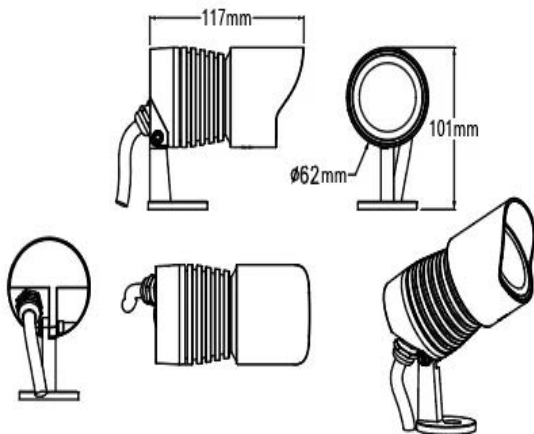

Optional :

Color Temperature :

Beam angle AC:13°/24°/38°/55°

DC: 5°/10°/15°/25°/30°/40°/60°

Controls :

ON/OFF DALI 0-10V PWM ☐ D_w

DMX/RDM Remote ☐ Bluetooth

Body colors can be customized according to requirements