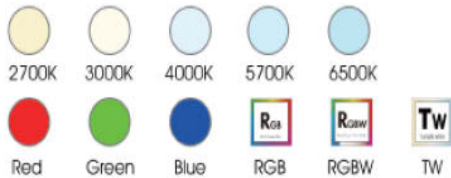

Optional :

Color Temperature :

Beam angle AC: 13°/24°/38°/55°

DC: 5°/10°/15°/25°/30°/40°/60°

Controls :

ON/OFF DALI 0-10V PWM ☐ Dim
DMX/RDM Remote ☐ Bluetooth

Body colors can be customized according to requirements