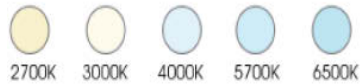

Optional :

Color Temperature :

Beam angle AC:13°/24°/38°/55°

DC: 5°/10°/15°/25°/30°/40°/60°

Controls :

ON/OFF DALI 0-10V PWM ☐ D_w

DMX/RDM Remote ☐ Bluetooth

Body colors can be customized according to requirements