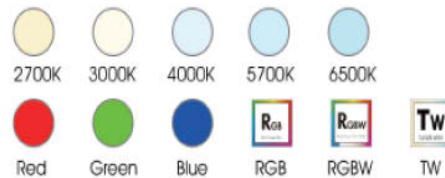

Optional :

Color Temperature :

Beam angle AC:13°/24°/38°/55°

DC: 5°/10°/15°/25°/30°/40°/60°

Controls :

ON/OFF DALI 0-10V PWM ☐ Dim
DMX/RDM Remote ☐ Bluetooth

Body colors can be customized according to requirements