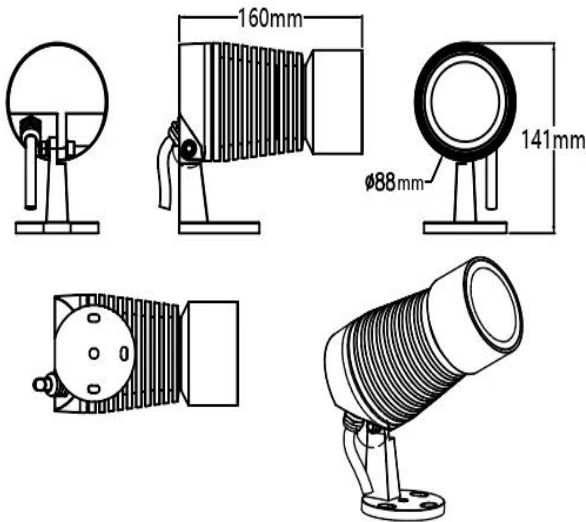

WATCHER - 15W

TECHNICAL DETAILS

Model No: WN-SP-DE-59188
Power: 15W
Ra: >80Ra
Beam Angel: 5°, 10°, 13°, 15°, 20°, 24°, 30°, 38°, 55°, 85°
LED Chip: CREE
Input Voltage : DC24V/AC220V
CCT: 2700K /3000K/4000K/5700K/RGB/RGBW
Control way: ON/OFF;DMX512
Material: 6063 Aluminum
Working temp: -25°~+45°
IP Rating: IP66
Life Time: 50000h