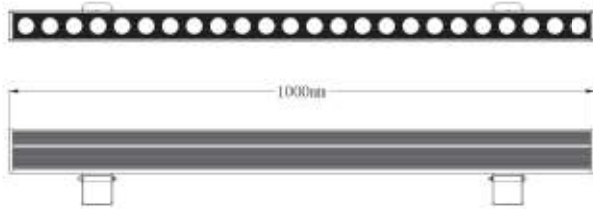

VENUS

MODEL
WN-LNWW-36/54(WW11)

POWER
36/54W

INPUT VOLTAGE
AC 100-277V

LIGHT EFFICIENCY
90lm/W @3000K
35lm/W @RGBW

IK
08

IP RATING
66

Optional :

Color Temperature :

Beam Angle :

Monochrome: 5° / 15° / 20° / 30° / 60°
RGB / RGBW : 15° / 20° / 30° / 60°

Body colors can be customized according to requirements

Controls :

ON/OFF DALI 0-10V PWM

DMX/RDM Remote Bluetooth