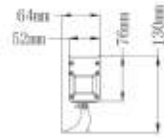

VENUS

MODEL
WN-LNWW-36/54(WW11)

POWER
36/54W

INPUT VOLTAGE
AC 100-277V

LIGHT EFFICIENCY
90lm/W @3000K
35lm/W @RGBW

IK
08

IP RATING
66

Optional :

Color Temperature :

Beam Angle :

Monochrome: 5° / 15° / 20° / 30° / 60°
RGB / RGBW : 15° / 20° / 30° / 60°

Body colors can be customized according to requirements

Controls :

ON/OFF DALI 0-10V PWM

DMX/RDM Remote Bluetooth