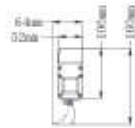

VENUS

MODEL
WN-LNWW-36/54(WW11)

POWER
36/54W

INPUT VOLTAGE
AC 100-277V

LIGHT EFFICIENCY
90lm/W @3000K
35lm/W @RGBW

IK
08

IP RATING
66

Optional :

Color Temperature :

Beam Angle :

Monochrome: 5° / 15° / 20° / 30° / 60°
RGB / RGBW : 15° / 20° / 30° / 60°

Body colors can be customized according to requirements

Controls :

ON/OFF DALI 0-10V PWM

DMX/RDM Remote Bluetooth