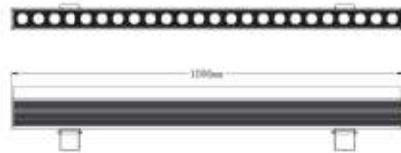

VENUS

MODEL
WN-LNWW-36/54(WW11)

POWER
36/54W

INPUT VOLTAGE
AC 100-277V

LIGHT EFFICIENCY
90lm/W @3000K
35lm/W @RGBW

IK
08

IP RATING
66

Optional :

Color Temperature :

Beam Angle :

Monochrome: 5° / 15° / 20° / 30° / 60°
RGB / RGBW : 15° / 20° / 30° / 60°

Body colors can be customized according to requirements

Controls :

ON/OFF DALI 0-10V PWM

DMX/RDM Remote Bluetooth