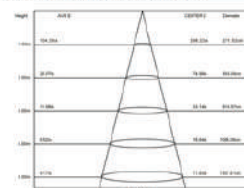

## Description

LED Starstream Ultra

- \* 100 Ultra brightness LEDs
- \* Cuttable 50mm under 24VD
- \* IP67, CE&RoHs

► Photometric Diagrams  
LUMINOUS INTENSITY DISTRIBUTION DIAGRAM

► Illuminance Distribution

### Technical Data:

Item No.	ULTRA2835-24V 3000K	ULTRA2835-24V 4000K	ULTRA2835-24V 6000K
Voltage	24VDC	24VDC	24VDC
Roll Length	50 Meters	50 Meters	50 Meters
LED Spacing	10mm (100LEDs/meter)	10mm (100LEDs/meter)	10mm (100LEDs/meter)
Cutting Unit	50mm	50mm	50mm
Watt/Unit	9.6W/meter	9.6W/meter	9.6W/meter
Max Load	25 Meters	25 Meters 1056lm	25 Meters 1056lm