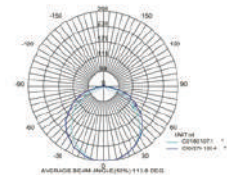

## Description

LED Starstream Ultra

- \* 100 Ultra brightness LEDs
- \* Cuttable 50mm under 24VD
- \* IP67, CE&RoHs

► Photometric Diagrams  
LUMINOUS INTENSITY DISTRIBUTION DIAGRAM

► Illuminance Distribution

### Technical Data:

Item No.	ULTRA2835-24V 3000K	ULTRA2835-24V 4000K	ULTRA2835-24V 6000K
Voltage	24VDC	24VDC	24VDC
Roll Length	50 Meters	50 Meters	50 Meters
LED Spacing	10mm (100LEDs/meter)	10mm (100LEDs/meter)	10mm (100LEDs/meter)
Cutting Unit	50mm	50mm	50mm
Watt/Unit	9.6W/meter	9.6W/meter	9.6W/meter
Max Load	25 Meters	25 Meters 1056lm	25 Meters 1056lm