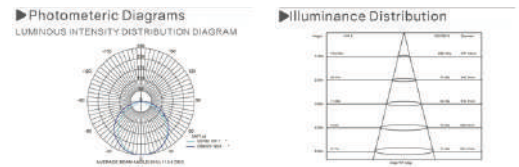

Starstream Ultra

Description

LED Starstream Ultra

- * 100 Ultra brightness LEDs
- * Cuttable 50mm under 24VD
- * 24V Constant current IC on board
- * IP65, CE&RoHs
- * 50.000 h (L80 B20)

Product Name: Starstream Ultra
MODEL NO.: ULTRA2835

Technical Data:

Item No.	ULTRA2835-24V 3000K	ULTRA2835-24V 4000K	ULTRA2835-24V 6000K
Voltage	24VDC	24VDC	24VDC
Roll Length	50 Meters	50 Meters	50 Meters
LED Spacing	10mm (100LEDs/meter)	10mm (100LEDs/meter)	10mm (100LEDs/meter)
Cutting Unit	50mm	50mm	50mm
Watt/Unit	9.6W/meter	9.6W/meter	9.6W/meter
Max Load	25 Meters 903lm	25 Meters 950lm	25 Meters 996lm