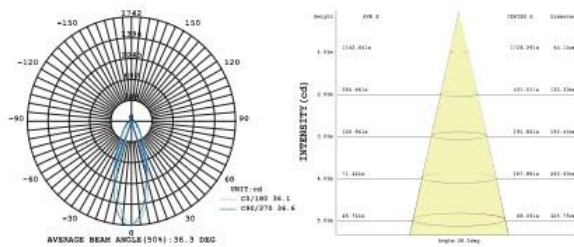

LUMINOUS INTENSITY DISTRIBUTION

PHOTO-ELECTRIC PARAMETERS

CRI	CCT (°K)	LM/M	LM/W	Energy Efficiency CLASS
>90	3000K	1440	80	F
	4000K	1512	84	F
	6000K	1512	84	F

ONE BIN ONLY
Color consistency
Today and tomorrow