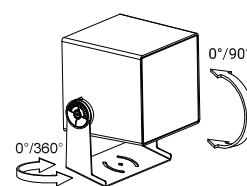

KUB012-S FLOODLIGHT

DATI TECNICI Technical Data

INSTALLAZIONE

Installazione a parete, soffitto, fissaggio a terra

PROTEZIONE

IP 66 - IK 07

CORPO

Alluminio pressofuso

SCHERMO

Vetro extrachiario temperato da 4 mm serigrafato

GUARNIZIONI

Gomma EPDM a celle chiuse

VITERIA

Acciaio Inox A2

VERNICIATURA / FINITURA

Polvere poliestere stabilizzata ai raggi UV con trattamento anticorrosione

ASSEMBLY / USAGE

Wall, ceiling and stand installation

PROTECTION

IP 66 - IK 07

BODY

Die-cast aluminium

SCREEN

Tempered extra-clear glass 4mm with silk-screen printing

SEALS

Closed-cell EPDM rubber

SCREWS

Stainless steel A2

PAINT / FINISHING

Anti-corrosive UV stabilised polyester powder

Versione led cob

NB 10° FASCIO STRETTO - NARROW BEAM

MB 38° FASCIO MEDIO - MEDIUM BEAM

WB 56° FASCIO LARGO - LARGE BEAM

Versione led array

NB 20° FASCIO STRETTO - NARROW BEAM

MB 42° FASCIO MEDIO - MEDIUM BEAM

WB 50° FASCIO LARGO - LARGE BEAM

Versione RGBW

NB 10° FASCIO STRETTO - NARROW BEAM

MB 20° FASCIO MEDIO - MEDIUM BEAM

WB 30° FASCIO LARGO - LARGE BEAM

SW 60° FASCIO SUPER LARGO - SUPER WIDE BEAM

3000K - 4000K
RGBW

140

174

130

2113W

NB 10° FASCIO STRETTO - NARROW BEAM

MB 20° FASCIO MEDIO - MEDIUM BEAM

WB 30° FASCIO LARGO - LARGE BEAM

SW 60° FASCIO SUPER LARGO - SUPER WIDE BEAM

140

130

480

306

200

2113P