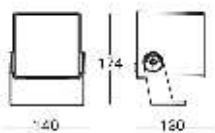

KUB012-S FLOODLIGHT

Proiettore Orientabile RGBW-Driver remoto 24Vdc / Adjustable Projector RGBW-Remote driver 24Vdc

Codice Code	Fascio Beam	* Watt with Algorithm	Sorgente Source	Apparecchio Fixture	Alimentazione Input Supply	CCT	CL	IP	IK	CRI
2113W/RCRCNB	Orientabile Spot/10° Adjustable Floodlight Spot/10°	12W	1650 lm	1420 lm	24Vdc	RGBW (W=6500K)	III	66	07	RGBW
2113W/RCRCMB	Orientabile Medio/20° Adjustable Floodlight Flood/20°	12W	1650 lm	1420 lm	24Vdc	RGBW (W=6500K)	III	66	07	RGBW
2113W/RCRCWB	Orientabile Largo/30° Adjustable Floodlight Wide Flood/30°	12W	1650 lm	1420 lm	24Vdc	RGBW (W=6500K)	III	66	07	RGBW
2113W/RCRCSW	Orientabile Molto Largo/60° Adjustable Floodlight Super Wide/60°	12W	1650 lm	1420 lm	24Vdc	RGBW (W=6500K)	III	66	07	RGBW

Vetro extrachiaro temperato da 4 mm serigrafato / Tempered extra-clear glass 4mm with silk-screen printing

Dimmerazione: Dimmerabile / Dimming: Dimmable

AC2112	Visiera in acciaio verniciato Painted steel visor	MOR685P/3VS	Scatola di connessione IP68 3Vie/5Poli 5x4mm² IP68 Connection Box 3-ways/5-Poles 5x4mm²
AB2112	Braccio per estensione a Parete/Soffitto L=500mm Extension Arm for Wall/Ceiling L=500mm	MOR685P/4VS	Scatola di connessione IP68 4Vie/5Poli 5x4mm² IP68 Connection Box 4-ways/5-Poles 5x4mm²
E.CAV.538.020	Cavo/Cable H05BQ-F 5x1 2mt	E.TRA.592	Driver remoto ELG 240W 24Vdc IP67 L244xW71xH38
E.CAV.538.050	Cavo/Cable H05BQ-F 5x1 5mt	E.TRA.579	Driver ON/OFF - 100W 24Vdc IP67 L140xW63xH32
E.CAV.538.100	Cavo/Cable H05BQ-F 5x1 10mt	E.CNT.001	Tastiera RGBW 16DMX Ch. 100-240V RGBW Controller 16DMX Ch. 100-240V
MOR685P/2V	Connettore IP68 2Vie/5Poli 5x4mm² IP68 Connector 2-ways/5-Poles 5x4mm²	E.CNT.002	Tastiera RGBW 1024DMX Ch. USB/Ethernet 100-240V RGBW Controller 1024DMX Ch. USB/Ethernet 100-240V
MOR685P/3V	Connettore a Y, IP68 3Vie/5Poli 5x2.5mm² IP68 Y-Connector 3ways/5Poles 5x2.5mm²