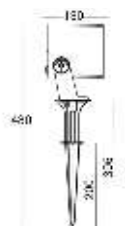

Proiettore con Picchetto RGBW-Driver remoto 24Vdc / Projector with Spike RGBW-Remote driver 24Vdc

Codice Code	Fascio Beam	* Watt with Algorithm	Sorgente Source	Apparecchio Fixture	Alimentazione Input Supply	CCT	CL	IP	IK	CRI
2113P/RCRCNB	Orientabile Spot/10° Adjustable Floodlight Spot/10°	12W	1650 lm	1420 lm	24Vdc	RGBW (W=6500K)	III	66	07	RGBW
2113P/RCRCMB	Orientabile Medio/20° Adjustable Floodlight Flood/20°	12W	1650 lm	1420 lm	24Vdc	RGBW (W=6500K)	III	66	07	RGBW
2113P/RCRCWB	Orientabile Largo/30° Adjustable Floodlight Wide Flood/30°	12W	1650 lm	1420 lm	24Vdc	RGBW (W=6500K)	III	66	07	RGBW
2113P/RCRCSW	Orientabile Molto Largo/60° Adjustable Floodlight Super Wide/60°	12W	1650 lm	1420 lm	24Vdc	RGBW (W=6500K)	III	66	07	RGBW

Vetro extrachiaro temperato da 4 mm serigrafato / Tempered extra-clear glass 4mm with silk-screen printing

Dimmerazione: Dimmerabile / Dimming: Dimmable

AC2112	Visiera in acciaio verniciato Painted steel visor	MOR685P/3VS	Scatola di connessione IP68 3Vie/5Poli 5x4mm² IP68 Connection Box 3-ways/5-Poles 5x4mm²
E.CAV.538.020	Cavo/Cable H05BQ-F 5x1 2mt	MOR685P/4VS	Scatola di connessione IP68 4Vie/5Poli 5x4mm² IP68 Connection Box 4-ways/5-Poles 5x4mm²
E.CAV.538.050	Cavo/Cable H05BQ-F 5x1 5mt	E.TRA.592	Driver remoto ELG 240W 24Vdc IP67 L244xW71xH38
E.CAV.538.100	Cavo/Cable H05BQ-F 5x1 10mt	E.TRA.579	Driver ON/OFF - 100W 24Vdc IP67 L140xW63xH32
MOR685P/2V	Connettore IP68 2Vie/5Poli 5x4mm² IP68 Connector 2-ways/5-Poles 5x4mm²	E.CNT.001	Tastiera RGBW 16DMX Ch. 100-240V RGBW Controller 16DMX Ch. 100-240V
MOR685P/3V	Connettore a Y, IP68 3Vie/5Poli 5x2.5mm² IP68 Y-Connector 3ways/5Poles 5x2.5mm²	E.CNT.002	Tastiera RGBW 1024DMX Ch. USB/Ethernet 100-240V RGBW Controller 1024DMX Ch. USB/Ethernet 100-240V

* Watt with Algorithm Un prodotto RGBW con sistema **AUGENTI ALGORITHM** da 12W, è comparabile a prodotti RGBW STANDARD da 36/40W
An **AUGENTI** RGBW product with **ALGORITHM SYSTEM** from 12W is comparable to standard RGBW products from 36/40W