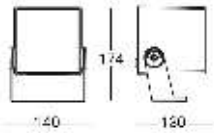

KUB012-S FLOODLIGHT

Proiettore Orientabile - Driver incorporato / Adjustable Projector - Built-in driver

Codice Code	Fascio Beam	Watt	Sorgente Source	Apparecchio Fixture	Alimentazione Input Supply	CCT	CL	IP	IK	CRI
2113W/WC35NB	Orientabile Spot/10° Adjustable Floodlight Spot/10°	14W	1586 lm	1440 lm	220-240Vac 50/60Hz	3000K	I	66	07	>80
2113W/WC35MB	Orientabile Medio/38° Adjustable Floodlight Flood/38°	14W	1586 lm	1446 lm	220-240Vac 50/60Hz	3000K	I	66	07	>80
2113W/WC35WB	Orientabile Largo/56° Adjustable Floodlight Wide Flood/56°	14W	1586 lm	1332 lm	220-240Vac 50/60Hz	3000K	I	66	07	>80
2113W/NC35NB	Orientabile Spot/10° Adjustable Floodlight Spot/10°	14W	1650 lm	1498 lm	220-240Vac 50/60Hz	4000K	I	66	07	>80
2113W/NC35MB	Orientabile Medio/38° Adjustable Floodlight Flood/38°	14W	1650 lm	1504 lm	220-240Vac 50/60Hz	4000K	I	66	07	>80
2113W/NC35WB	Orientabile Largo/56° Adjustable Floodlight Wide Flood/56°	14W	1650 lm	1386 lm	220-240Vac 50/60Hz	4000K	I	66	07	>80

Vetro extrachiaro temperato da 4 mm serigrafato / Tempered extra-clear glass 4mm with silk-screen printing

Dimmerazione: DALI disponibile su richiesta / Dimming: DALI available on request

AC2112	Visiera in acciaio verniciato Painted steel visor	MOR685P/3VS	Scatola di connessione IP68 3Vie/5Poli 5x4mm² IP68 Connection Box 3-ways/5-Poles 5x4mm²
AB2112	Braccio per estensione a Parete/Soffitto L=500mm Extension Arm for Wall/Ceiling L=500mm	MOR685P/4VS	Scatola di connessione IP68 4Vie/5Poli 5x4mm² IP68 Connection Box 4-ways/5-Poles 5x4mm²
MOR683P/2V	Connettore IP68 2Vie/3Poli 3x2.5mm² IP68 Connector 2way/3Poles 3x2.5mm²	E.TRA.580	Surge Protector CL I - IP67 L37xW30xH30