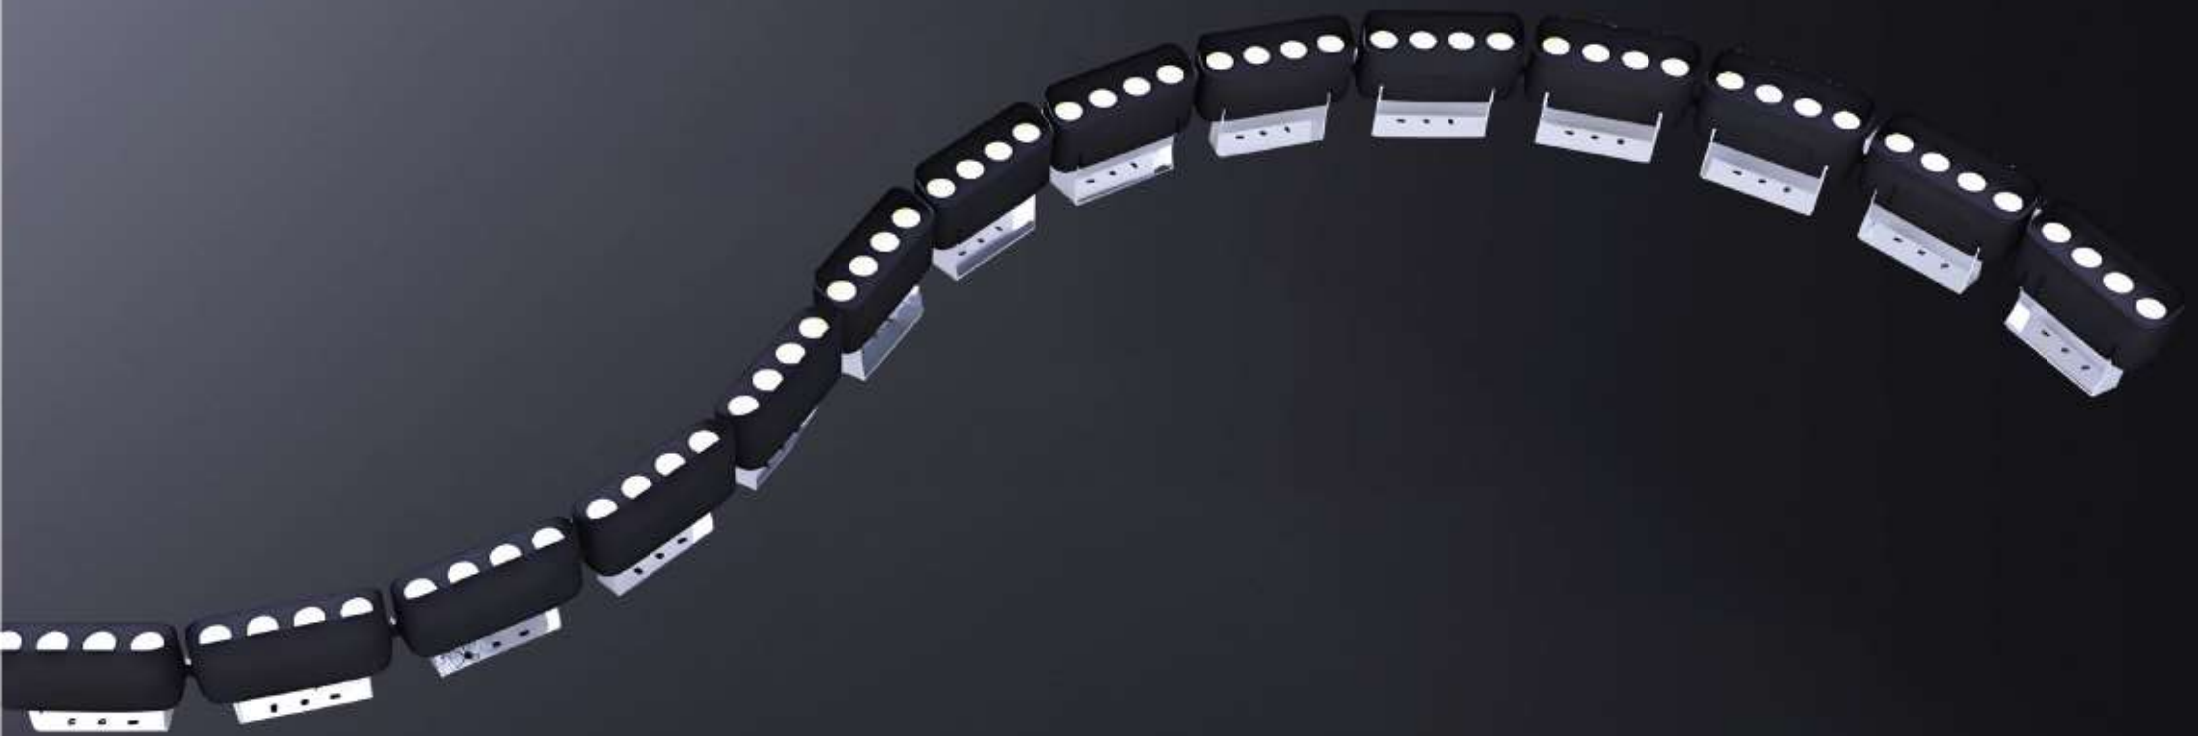

FLEX

FLEX

1053.6

MODEL

WN-LNWW-FL06

POWER

6W@Single color
8W@RGB/RGBW

LED CHIP

CREE / OSRAM

INPUT VOLTAGE

AC 220V
DC 24V

LIGHT EFFICIENCY

80lm/W @3000K
35lm/W @RGBW

Optional :

Color Temperature :

Beam Angle :

Controls :

ON/OFF DALI 0-10V PWM DMX/RDM Remote Bluetooth

Finish :

Electrostatic spraying