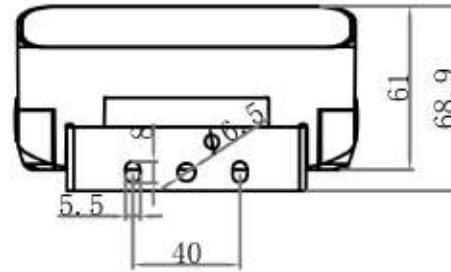

FLEX

FLEX

1053.6

MODEL

WN-LNWW-FL06

POWER

6W@Single color
8W@RGB/RGBW

LED CHIP