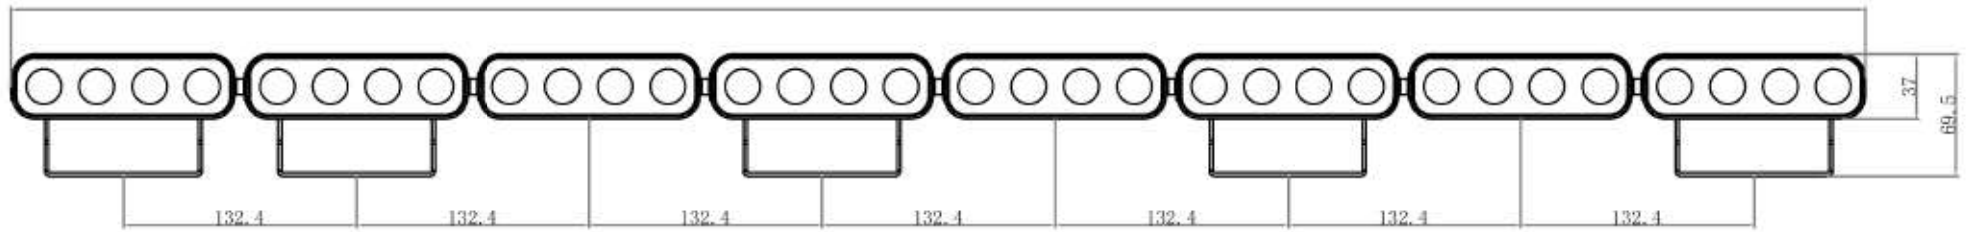

FLEX

FLEX

1053.6

MODEL

WN-LNWW-FL06

POWER

6W@Single color
8W@RGB/RGBW

LED CHIP