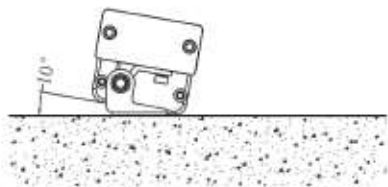

MODEL
WN-CLX

POWER
18W

INPUT VOLTAGE
AC 100-277V

LIGHT EFFICIENCY
90lm/W @3000K
35lm/W @RGBW

IK
08

IP RATING
66

Optional :

Color Temperature :

Beam Angle:

6° / 10° / 15° / 25° / 30° / 45° / 60° / 75°

10x40° / 15x30° / 15x40° / 15x60°

Body colors can be customized according to requirements