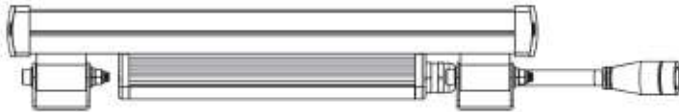

MODEL
WN-CLX

POWER
18W

INPUT VOLTAGE
AC 100-277V

LIGHT EFFICIENCY
90lm/W @3000K
35lm/W @RGBW

IK
08

IP RATING
66

Optional :

Color Temperature :

Beam Angle:

6° / 10° / 15° / 25° / 30° / 45° / 60° / 75°

10x40° / 15x30° / 15x40° / 15x60°

Body colors can be customized according to requirements