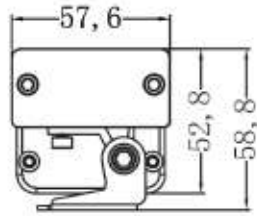

MODEL
WN-CLX

POWER
18W

INPUT VOLTAGE
AC 100-277V

LIGHT EFFICIENCY
90lm/W @3000K
35lm/W @RGBW

IK
08

IP RATING
66

Optional :

Color Temperature :

Beam Angle:

6° / 10° / 15° / 25° / 30° / 45° / 60° / 75°

10x40° / 15x30° / 15x40° / 15x60°

Body colors can be customized according to requirements