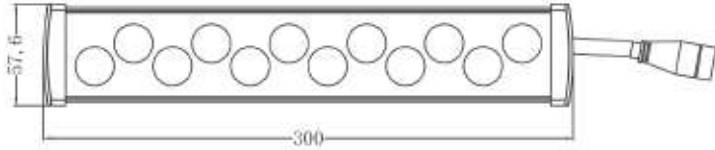

MODEL
WN-CLX

POWER
18W

INPUT VOLTAGE
AC 100-277V

LIGHT EFFICIENCY
90lm/W @3000K
35lm/W @RGBW

IK
08

IP RATING
66

Optional :

Color Temperature :

Beam Angle:

6° / 10° / 15° / 25° / 30° / 45° / 60° / 75°

10x40° / 15x30° / 15x40° / 15x60°

Body colors can be customized according to requirements