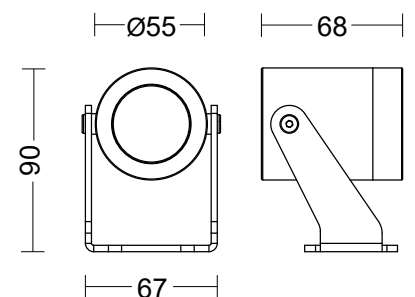

## Technical Data

**NB** FASCIO STRETTO 10° - NARROW BEAM 10°

**MB** FASCIO MEDIO 24° - MEDIUM BEAM 24°

**WB** FASCIO LARGO 36° - WIDE BEAM 36°

2700K - 3000K - 4000K

### Versione in Corrente - Constant current (mA)

6W con DRIVER REMOTO MAX 500mA - 6W REMOTE DRIVER max 500mA

Quote espresse in millimetri "mm"  
Share expressed in millimeters "mm"

Sizes . H90 x L67 x W68